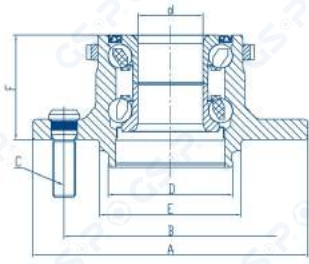

NEW DEVELOPED

May 2023

HUB ASSEMBLY & WHEEL BEARINGS

Hub Assemblies

Basic Dimension Table GSP to Dimension.....

ID	GSP Ref.	BASIC DIMENSIONS(mm)					TEETH / d	ABS
		A	B	C	D	F		
1	9230053K	140	114.3	M12x1.5(4S)	67	56.5	30	
2	9255001	133	111	M14x2(9)		60	55	48
3	9326039K	125	100	M12X1.5(6S)	54	47	26	48
4	9330049	139	114.3	M12x1.5(5S)	67	53.4	30	
5	9400496K	148	112	M14X1.5(5)	66.4	52		48
6	9400558	183	135	M14x1.5(6S)	86.8	45.6		54
7	9400637K	136	108	M12x1.5(5S)	63.3	63		44