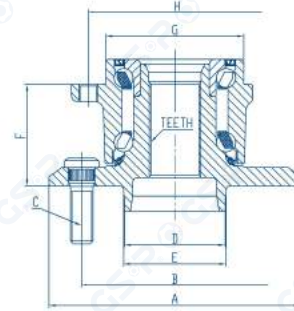

NEW DEVELOPED

May 2023

HUB ASSEMBLY & WHEEL BEARINGS

Hub Assemblies

Basic Dimension Table GSP to Dimension.....

ID	GSP Ref.	BASIC DIMENSIONS(mm)					TEETH / d	ABS
		A	B	C	D	F		
1	9230053K	140	114.3	M12x1.5(4S)	67	56.5	30	
2	9255001	133	111	M14x2(9)		60	55	48
3	9326039K	125	100	M12X1.5(6S)	54	47	26	48
4	9330049	139	114.3	M12x1.5(5S)	67	53.4	30	
5	9400496K	148	112	M14X1.5(5)	66.4	52		48
6	9400558	183	135	M14x1.5(6S)	86.8	45.6		54
7	9400637K	136	108	M12x1.5(5S)	63.3	63		44